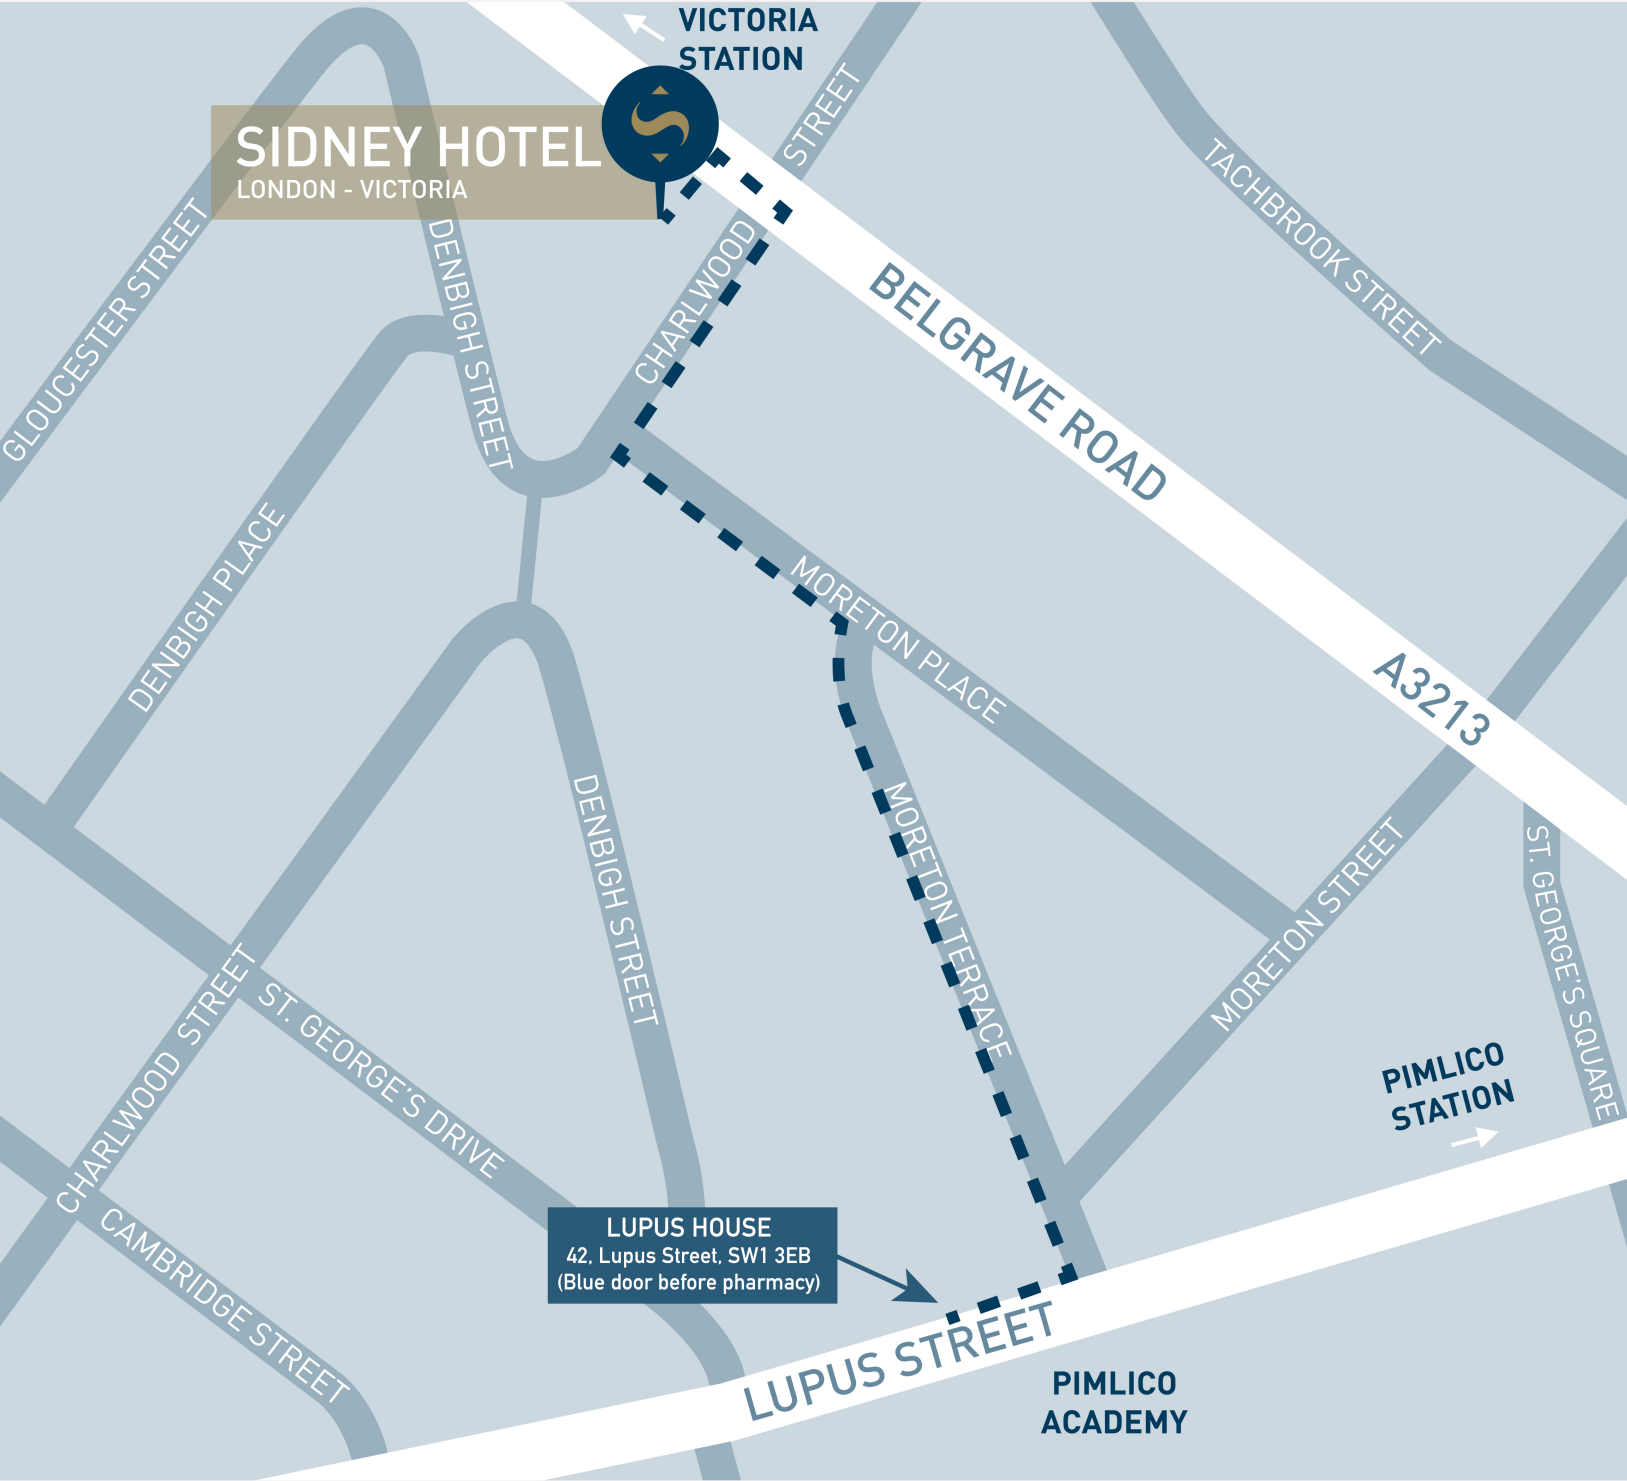

VICTORIA
STATION

SIDNEY HOTEL

LONDON - VICTORIA

LUPUS HOUSE

42, Lupus Street, SW1 3EB
(Blue door before pharmacy)

PIMLICO
STATION

PIMLICO
ACADEMY